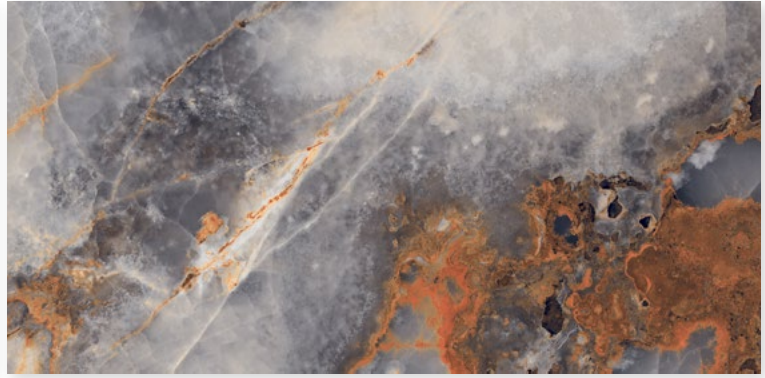

Onyx Icon

60x120 Polished Porcelain Rectified

Graphite

Lava Purple

16

Onyx Icon

60x120 Polished Porcelain Rectified

Ocean Natural